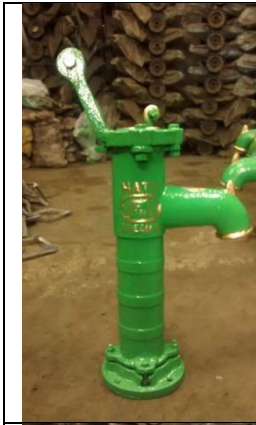

MATRIX IRON FOUNDRY

2 No. Domestic Hand Pumps weights around 10 - 10.5 Kgs.

4 No. Hand Pumps weights around 10.5 - 11 Kgs.
Available in Brands as follows:
1. NIHAR MAYA

4 No. Hand Pumps weights around 12 Kgs.
Available in Brands as follows:
1. HATI

5 No. Hand Pumps weights around 14 Kgs.
Available in Brands as follows:
1. KUMAR DELUXE

6 No. Hand Pumps weights around 14 Kgs.
Available in Brands as follows:
1. NISHI MAYA

6 No. Hand Pumps weights around 16 Kgs.
Available in Brands as follows:
1. HATI

6 No. Hand Pumps weights around 18 Kgs.
Available in Brands as follows:
1. HATI

6 No. Hand Pumps weights around 20 Kgs.
Available in Brands as follows:
1. NISHI MAYA
2. H L C

6 No. Hand Pumps weights around 23 Kgs.
Available in Brands as follows:
1. SHYAM MAYA
2. H L C