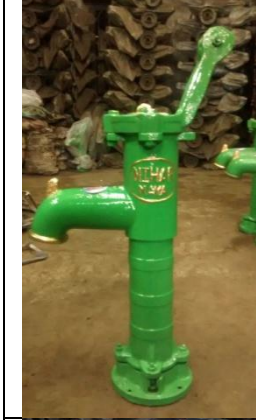

MATRIX IRON FOUNDRY

2 No. Domestic Hand Pumps weights around 10 - 10.5 Kgs.

4 No. Hand Pumps weights around 10.5 - 11 Kgs.
Available in Brands as follows:
1. NIHAR MAYA

4 No. Hand Pumps weights around 12 Kgs.
Available in Brands as follows:
1. HATI

5 No. Hand Pumps weights around 14 Kgs.
Available in Brands as follows:
1. KUMAR DELUXE

6 No. Hand Pumps weights around 14 Kgs.
Available in Brands as follows:
1. NISHI MAYA

6 No. Hand Pumps weights around 16 Kgs.
Available in Brands as follows:
1. HATI

6 No. Hand Pumps weights around 18 Kgs.
Available in Brands as follows:
1. HATI

6 No. Hand Pumps weights around 20 Kgs.
Available in Brands as follows:
1. NISHI MAYA
2. H L C

6 No. Hand Pumps weights around 23 Kgs.
Available in Brands as follows:
1. SHYAM MAYA
2. H L C